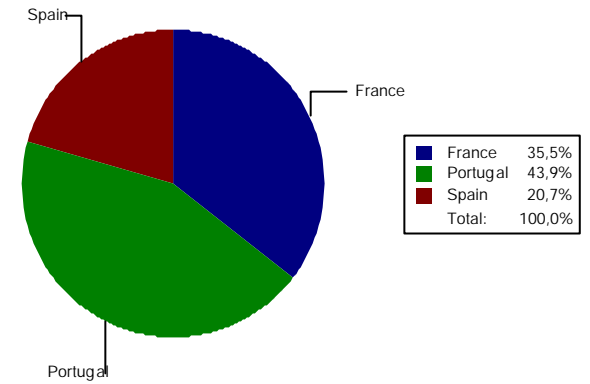

France

	Total	R...	D...	L...
Open h	14276'54	2033'56	7519'15	4723'43
Passes	16,835,298	0	9,529,388	7,305,910
Waste	155,857	0	71,369	84,488
m²	17,406,426	0	10,021,638	7,384,788
m² Waste	170,902	0	72,261	98,641
t	10,054,176	0	6,088,402	3,965,774
t Waste	100,894	0	43,849	57,045
Machines	21	6	8	7

Portugal

	Total	A...	D...	G...	L...
Open h	17711'18	6266'42	1467'30	4939'05	5038'01
Passes	23,857,468	4,834,494	2,508,897	5,076,353	11,437,724
Waste	312,411	30,680	24,726	69,282	187,723
m²	22,303,335	4,572,042	2,301,865	4,383,457	11,045,971
m² Waste	270,944	27,965	29,282	53,985	159,711
t	11,583,079	2,334,078	1,203,079	2,098,876	5,947,046
t Waste	139,540	15,084	15,471	26,262	82,723
Machines	40	9	9	11	11

Spain

	Total	D...	T...
Open h	8947'39	3878'23	5069'16
Passes	8,197,920	6,673,668	1,524,252
Waste	191,458	156,051	35,407
m²	6,758,476	5,401,933	1,356,544
m² Waste	128,659	102,375	26,284
t	2,964,301	2,722,714	241,587
t Waste	55,159	51,363	3,796
Machines	23	9	14

Work hours by Country